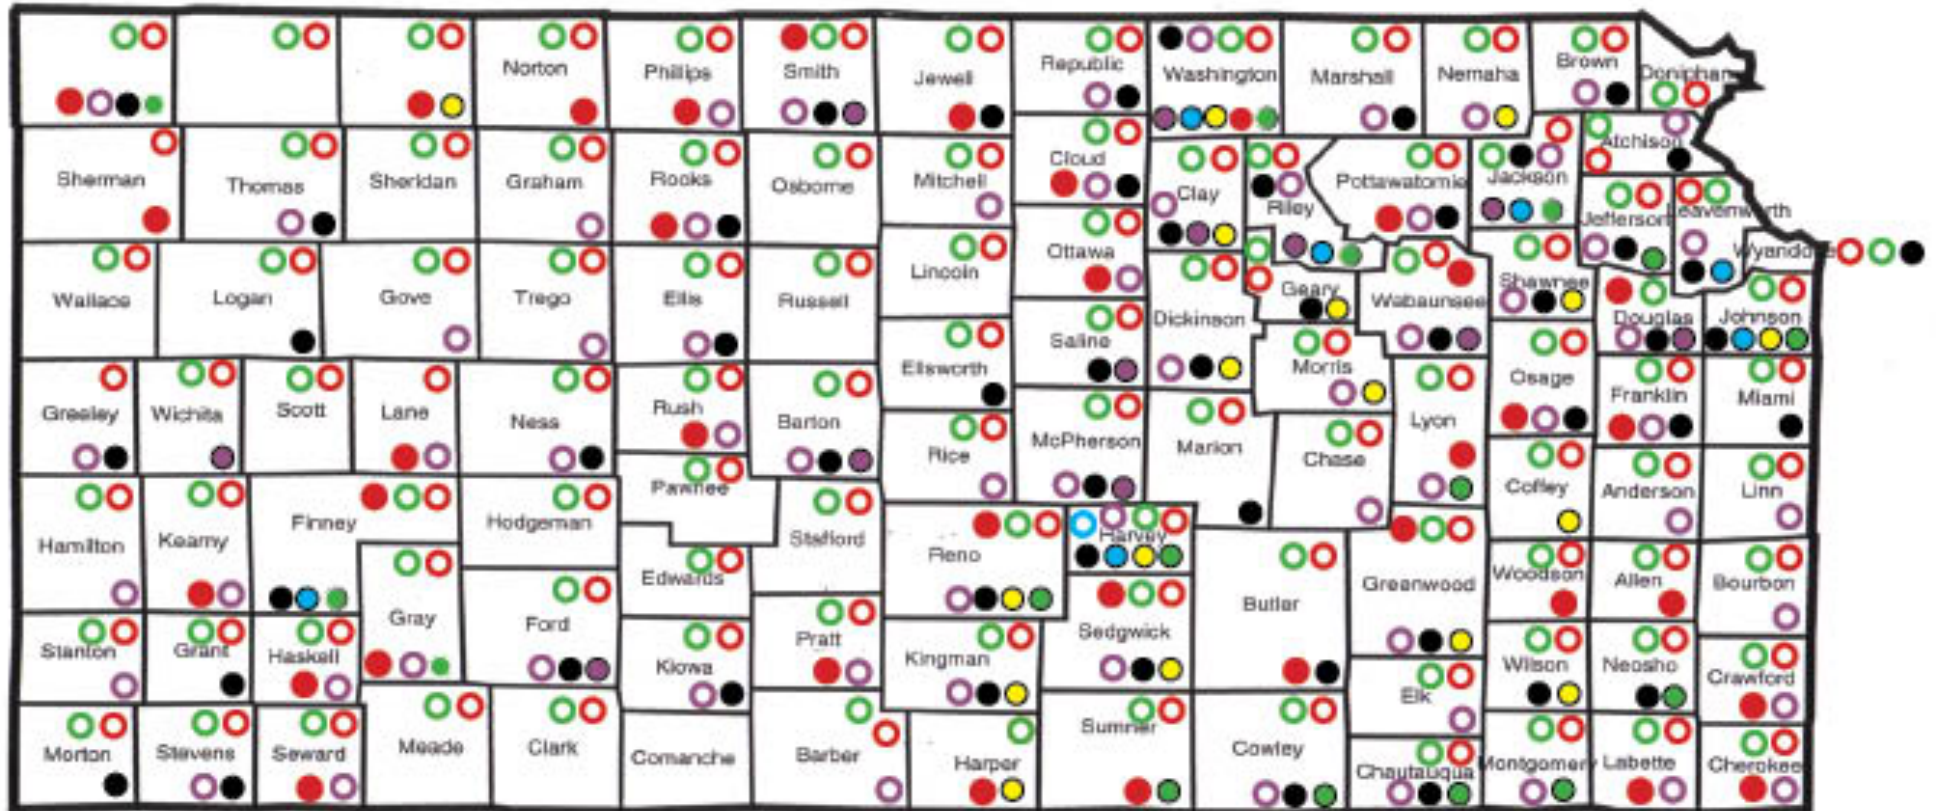

**Kansas Foundation  
for Agriculture  
in the Classroom**

# Activities Map

- Post Card Art
- Post Card Art Winners
- Kansas Kids Connection Requested
- Educator's Guide Requested
- Educator's Guide Requested

- Agri-Tag Owners
- Teacher of the Year
- Membership
- Summer Course Attendee
- Board Member